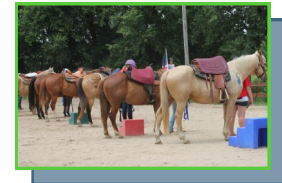

ALL Abilities Horse Day Camp

Horse Camp is an integrated experience designed to provide campers with special needs and campers with typical needs the chance to bond over their mutual love of horses and their desire to learn more.